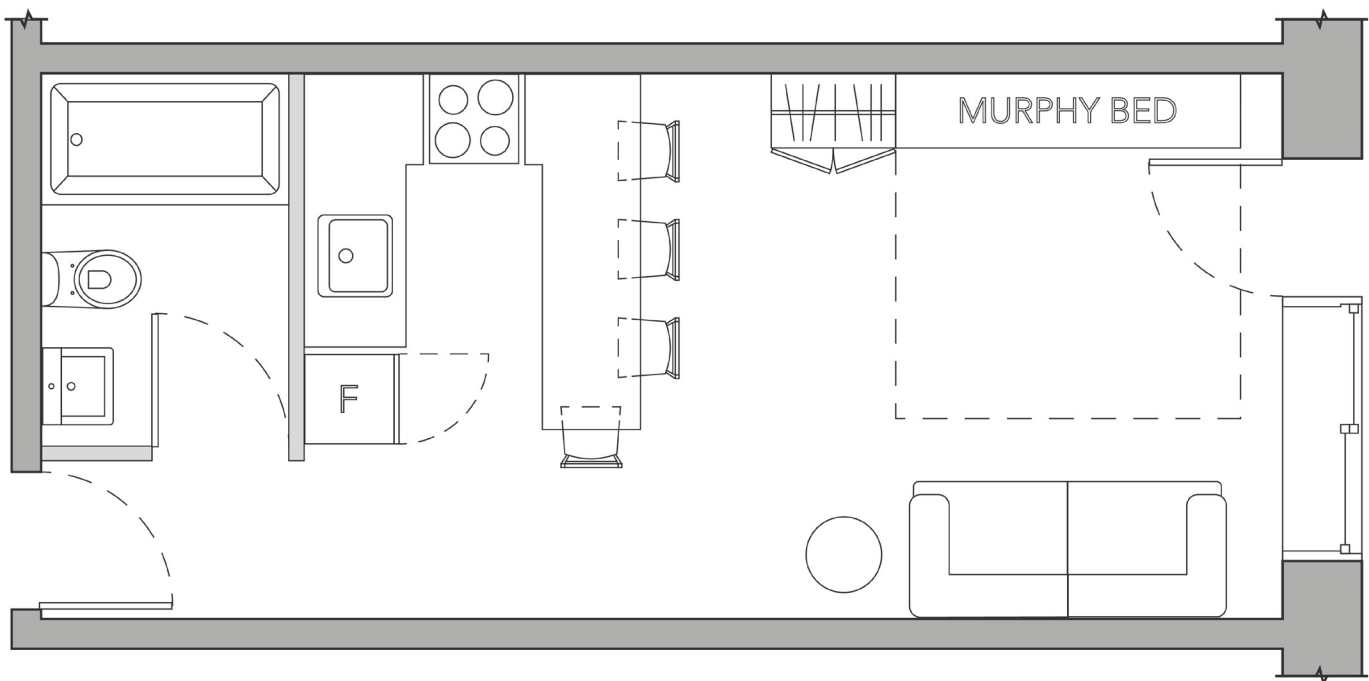

Model A (Fully Furnished)

Le1150

2-1/2 – Studio

Inclusions for a limited time only	Included
Fridge, stove, microwave/range hood - all stainless steel appliances ($2,150 value)	✓
Custom high-end European murphy bed ($5,250 value)	✓
European sofa, 2x bar stools, smart tv, air conditioning unit, windows and door blinds ($1,950 value)	✓
Large private storage lockers (for bicycles, furniture, clothing, etc.) ($50 per month value)	✓
Ultra high-speed internet with individual router and modem ($125 + $75 per month value)	✓
Total monthly cost	$ 1,250 to $ 1,350

Apartment highlights:

- Contemporary kitchen with quartz countertops and backsplash
- Bright bathroom with floor to ceiling porcelain tiles on all four sides
- High-efficiency LED lighting and insulation for lower energy bills
- Balcony to enjoy the view

Disclaimer: The information contained herein is subject to change at anytime and may have errors and omissions. Unit selection may vary in size and closet space.